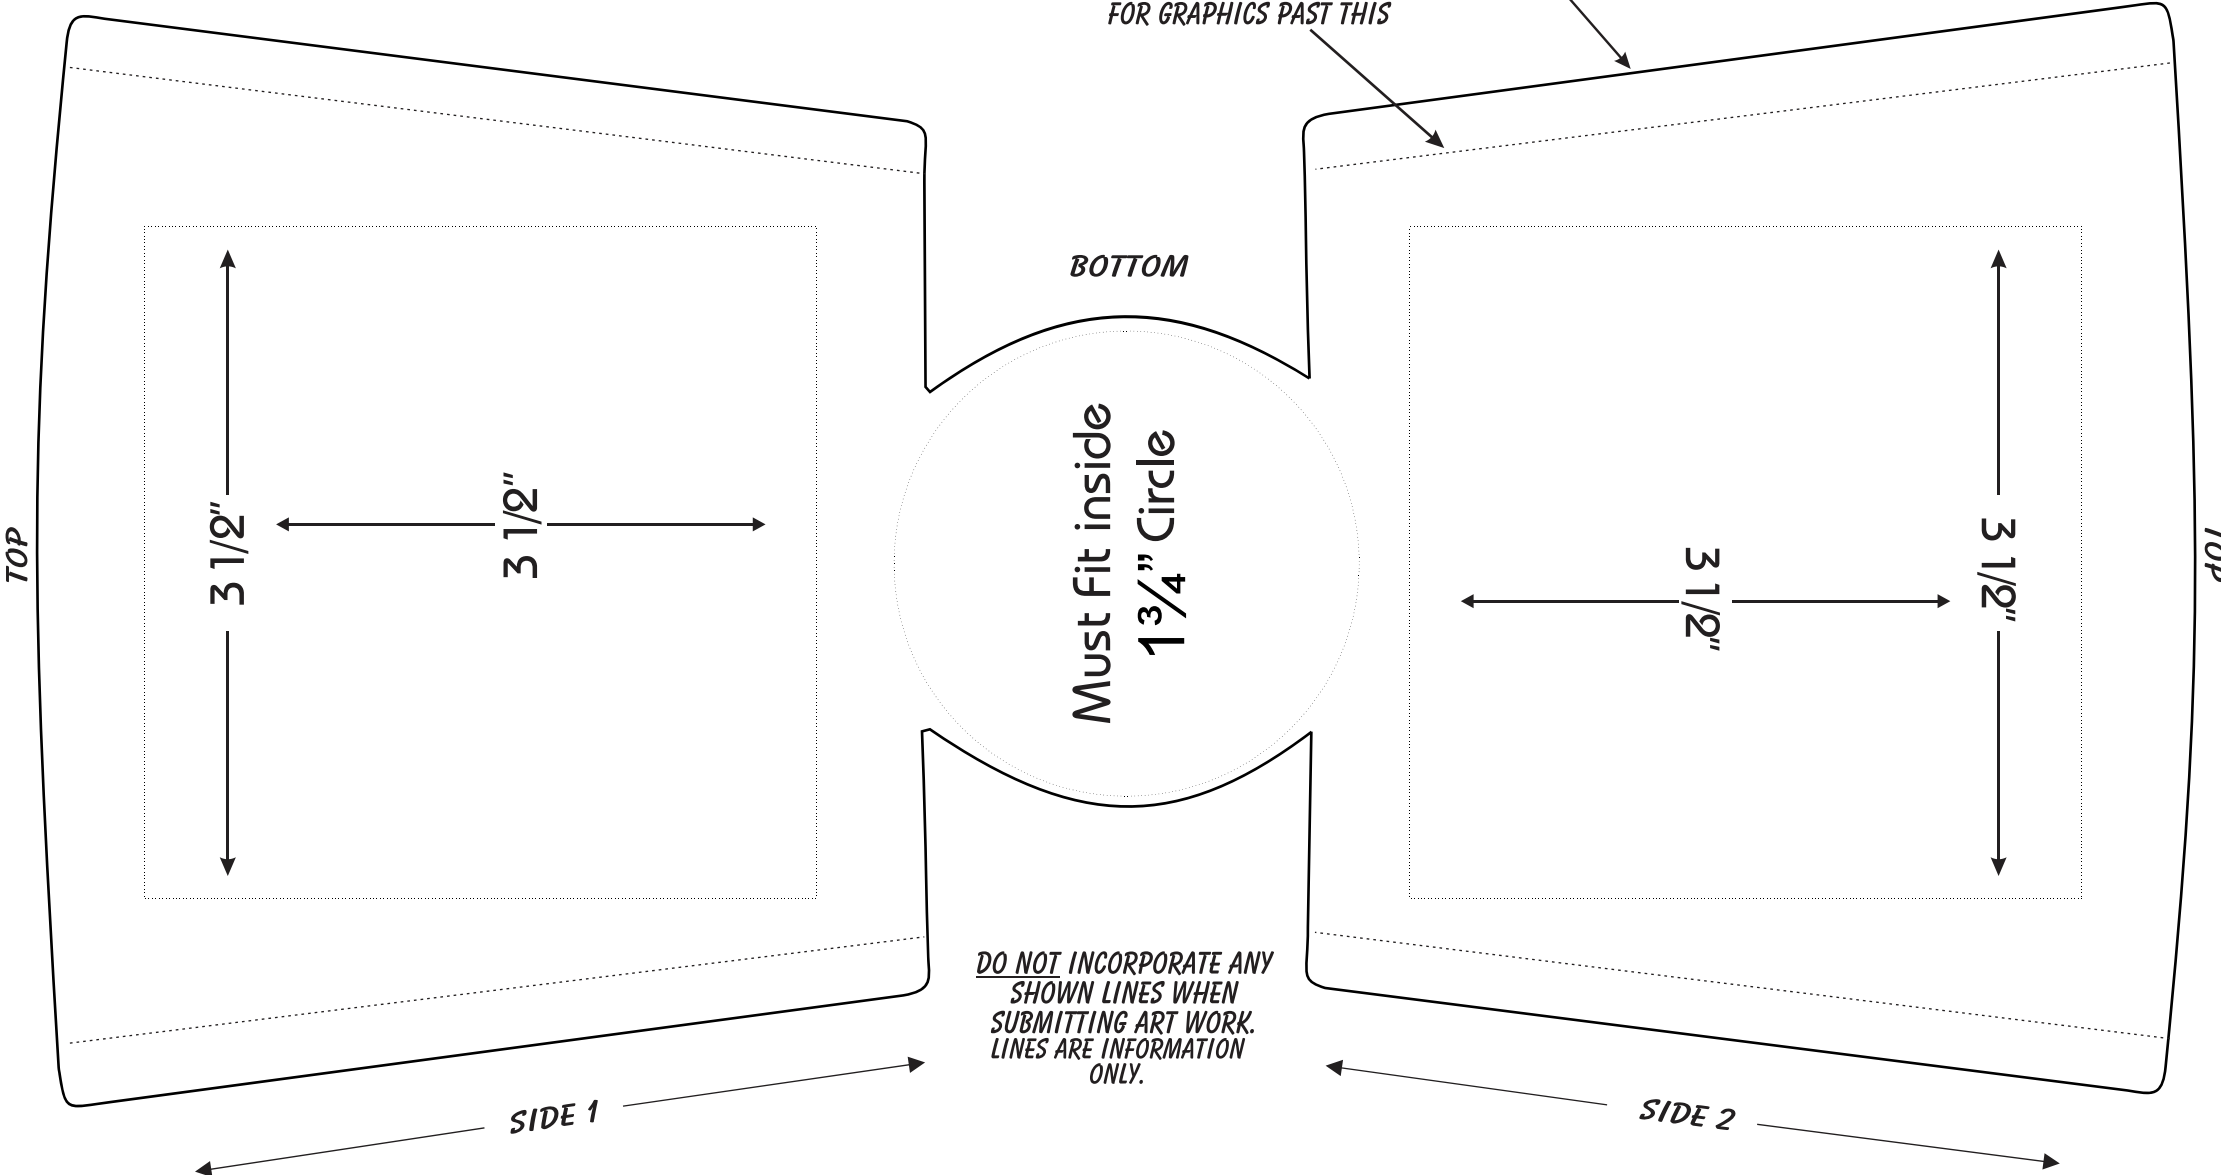

PGFSK- Pub Glass Frio Sock Template

4CP PRINT: GRAPHICS MUST EXTEND PAST THE EDGE. KEEP IMPORTANT GRAPHICS WITHIN DOTTED AREAS. FOR BEST RESULTS DO NOT FLATTEN ART WORK.

PRODUCT EDGE
SEW LINE: ANY ART BETWEEN HERE AND PRODUCT EDGE BECOMES INVISIBLE. FACTORY NOT RESPONSIBLE FOR GRAPHICS PAST THIS

DO NOT INCORPORATE ANY SHOWN LINES WHEN SUBMITTING ART WORK. LINES ARE INFORMATION ONLY.