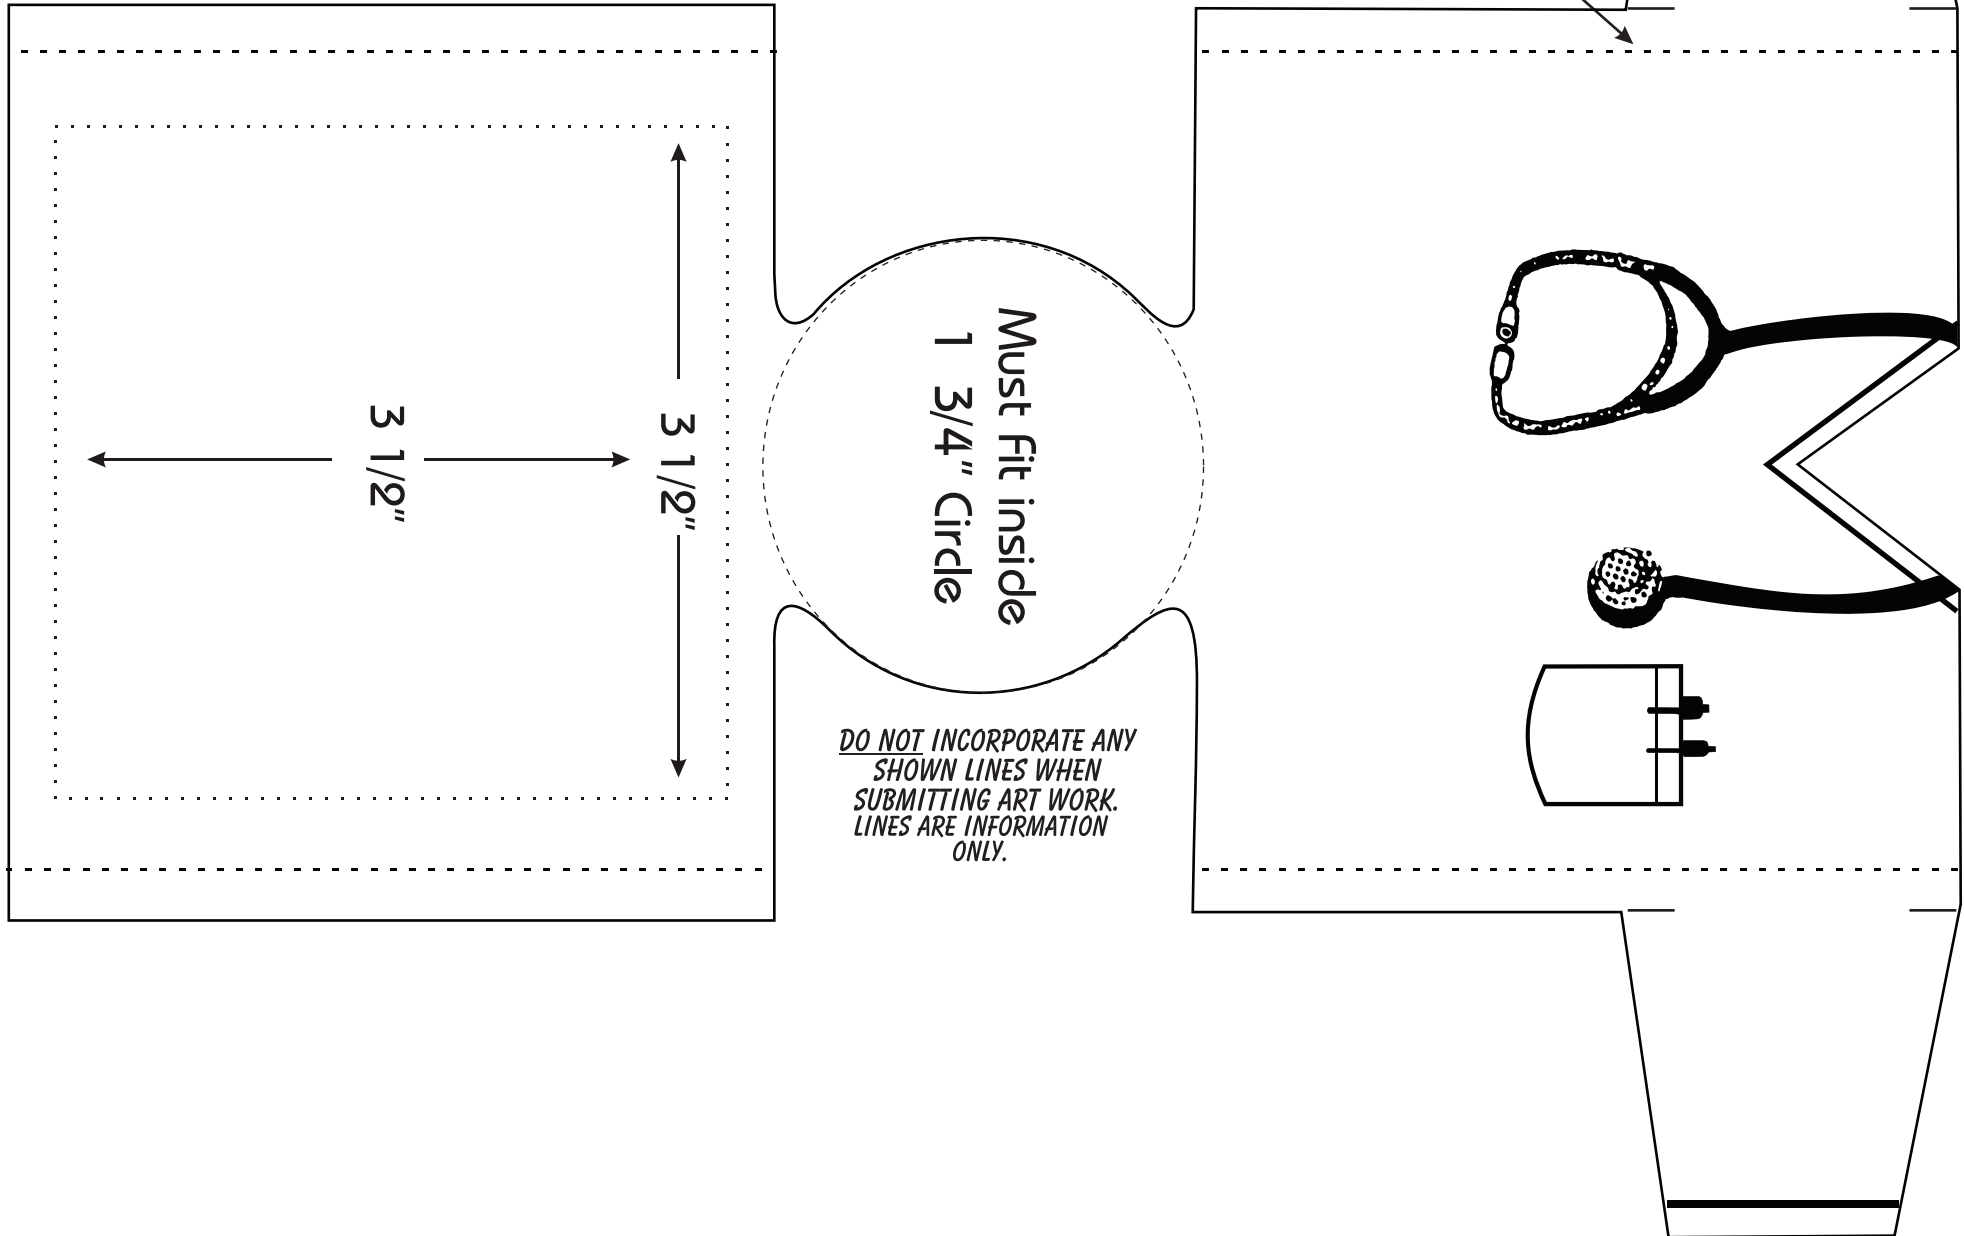

# CF2-SRB - Crazy Frio™ Nurse Scrubs

**INSTRUCTIONS:**  
1 OR 2 COLOR PRINT: KEEP GRAPHICS WITHIN  
DOTTED AREAS.

Must fit inside  
1 3/4" Circle

DO NOT INCORPORATE ANY  
SHOWN LINES WHEN  
SUBMITTING ART WORK.  
LINES ARE INFORMATION  
ONLY.

SEW LINE: ANY ART BETWEEN  
HERE AND PRODUCT EDGE  
BECOMES INVISIBLE.  
FACTORY NOT RESPONSIBLE  
FOR GRAPHICS PAST THIS  
LINE.

PRODUCT EDGE