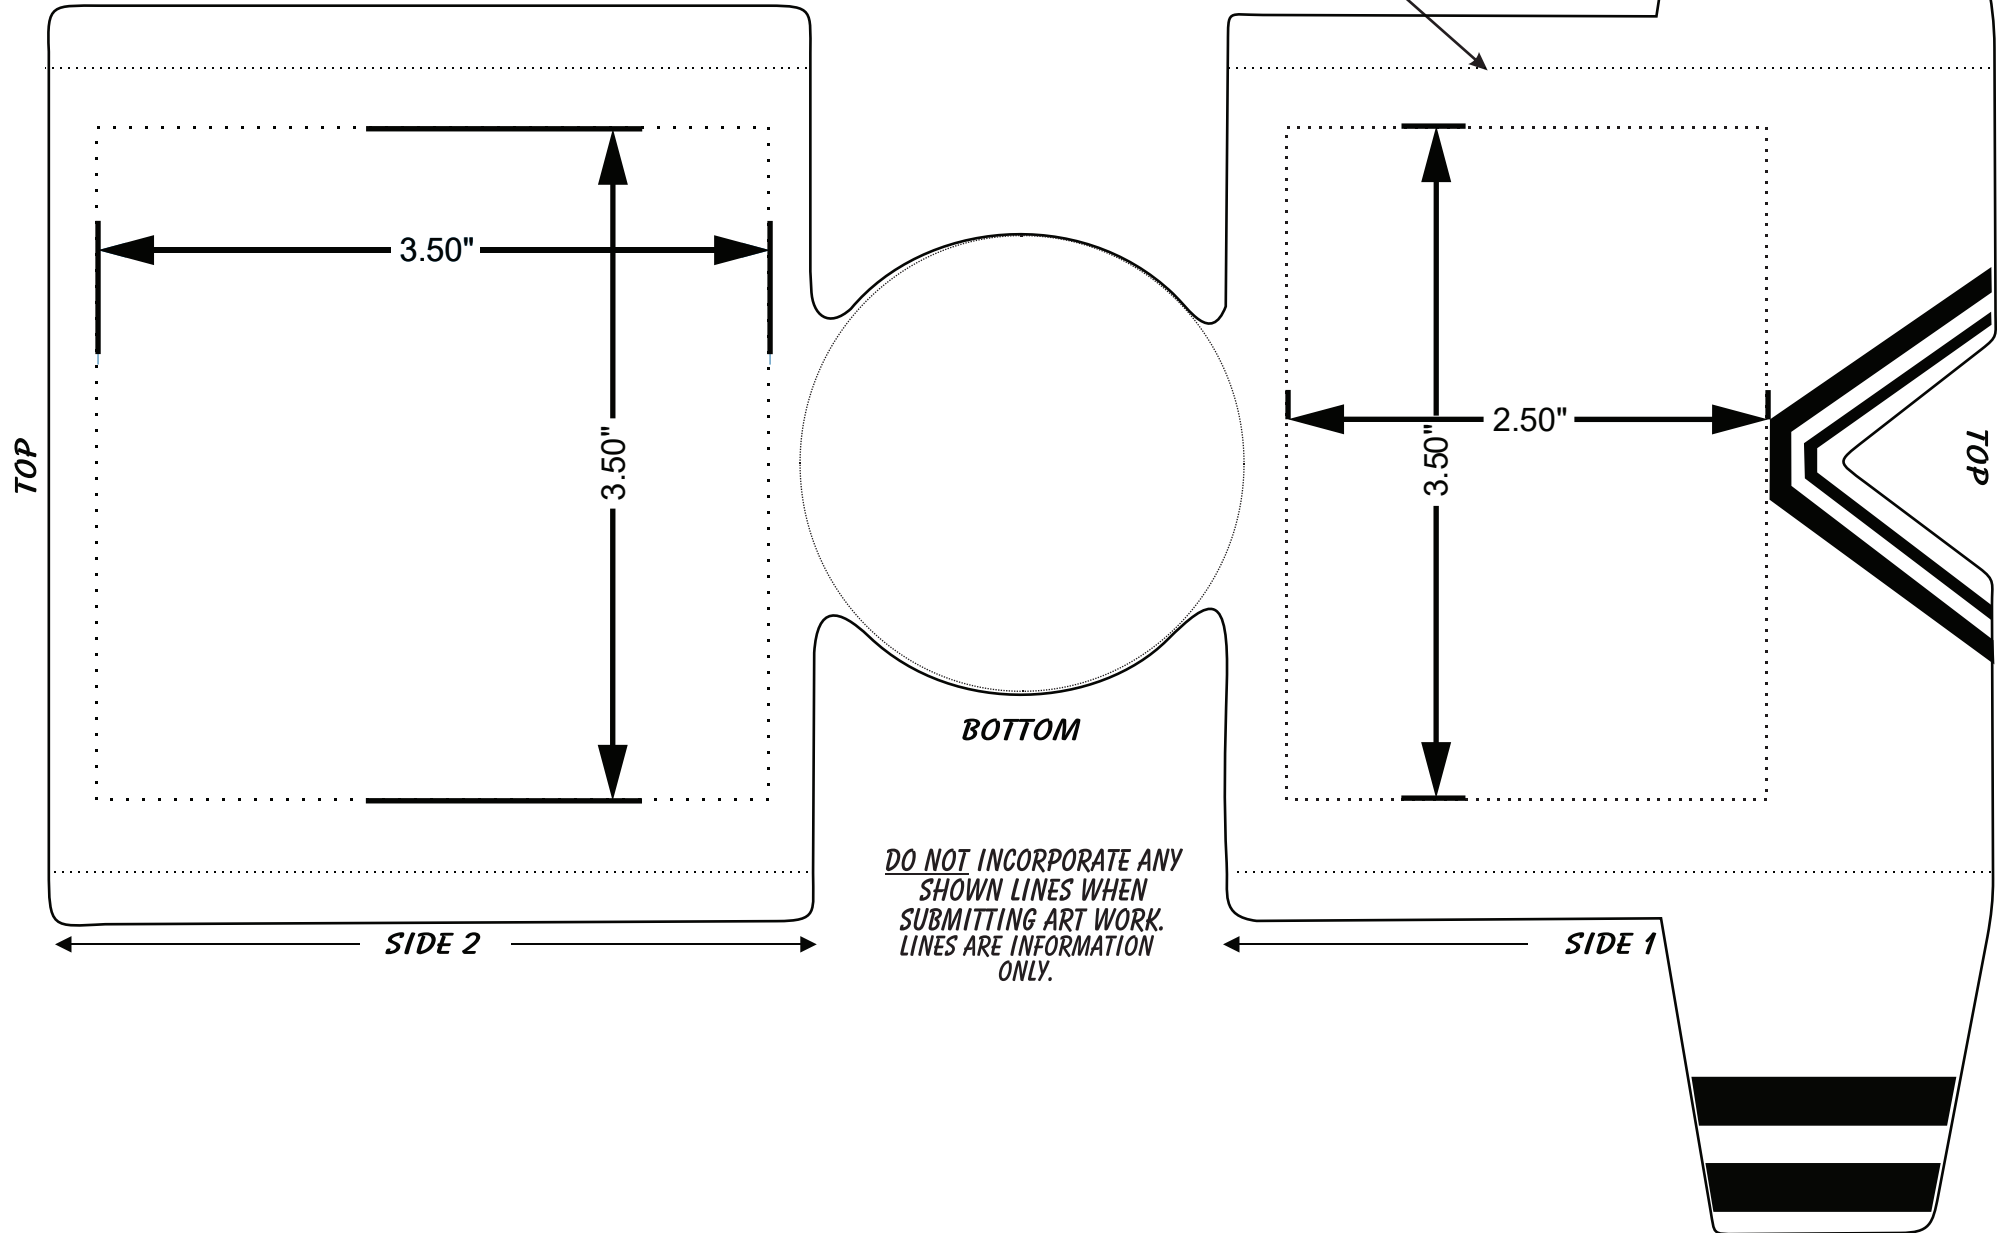

CF2-JRY - Frio Sock Jersey Template

INSTRUCTIONS:
1 OR 2 COLOR PRINT: KEEP GRAPHICS WITHIN
DOTTED AREAS.

**SEW LINE: ANY ART BETWEEN
HERE AND PRODUCT EDGE
BECOMES INVISIBLE.
FACTORY NOT RESPONSIBLE
FOR GRAPHICS PAST THIS
LINE.**

**DO NOT INCORPORATE ANY
SHOWN LINES WHEN
SUBMITTING ART WORK.
LINES ARE INFORMATION
ONLY.**