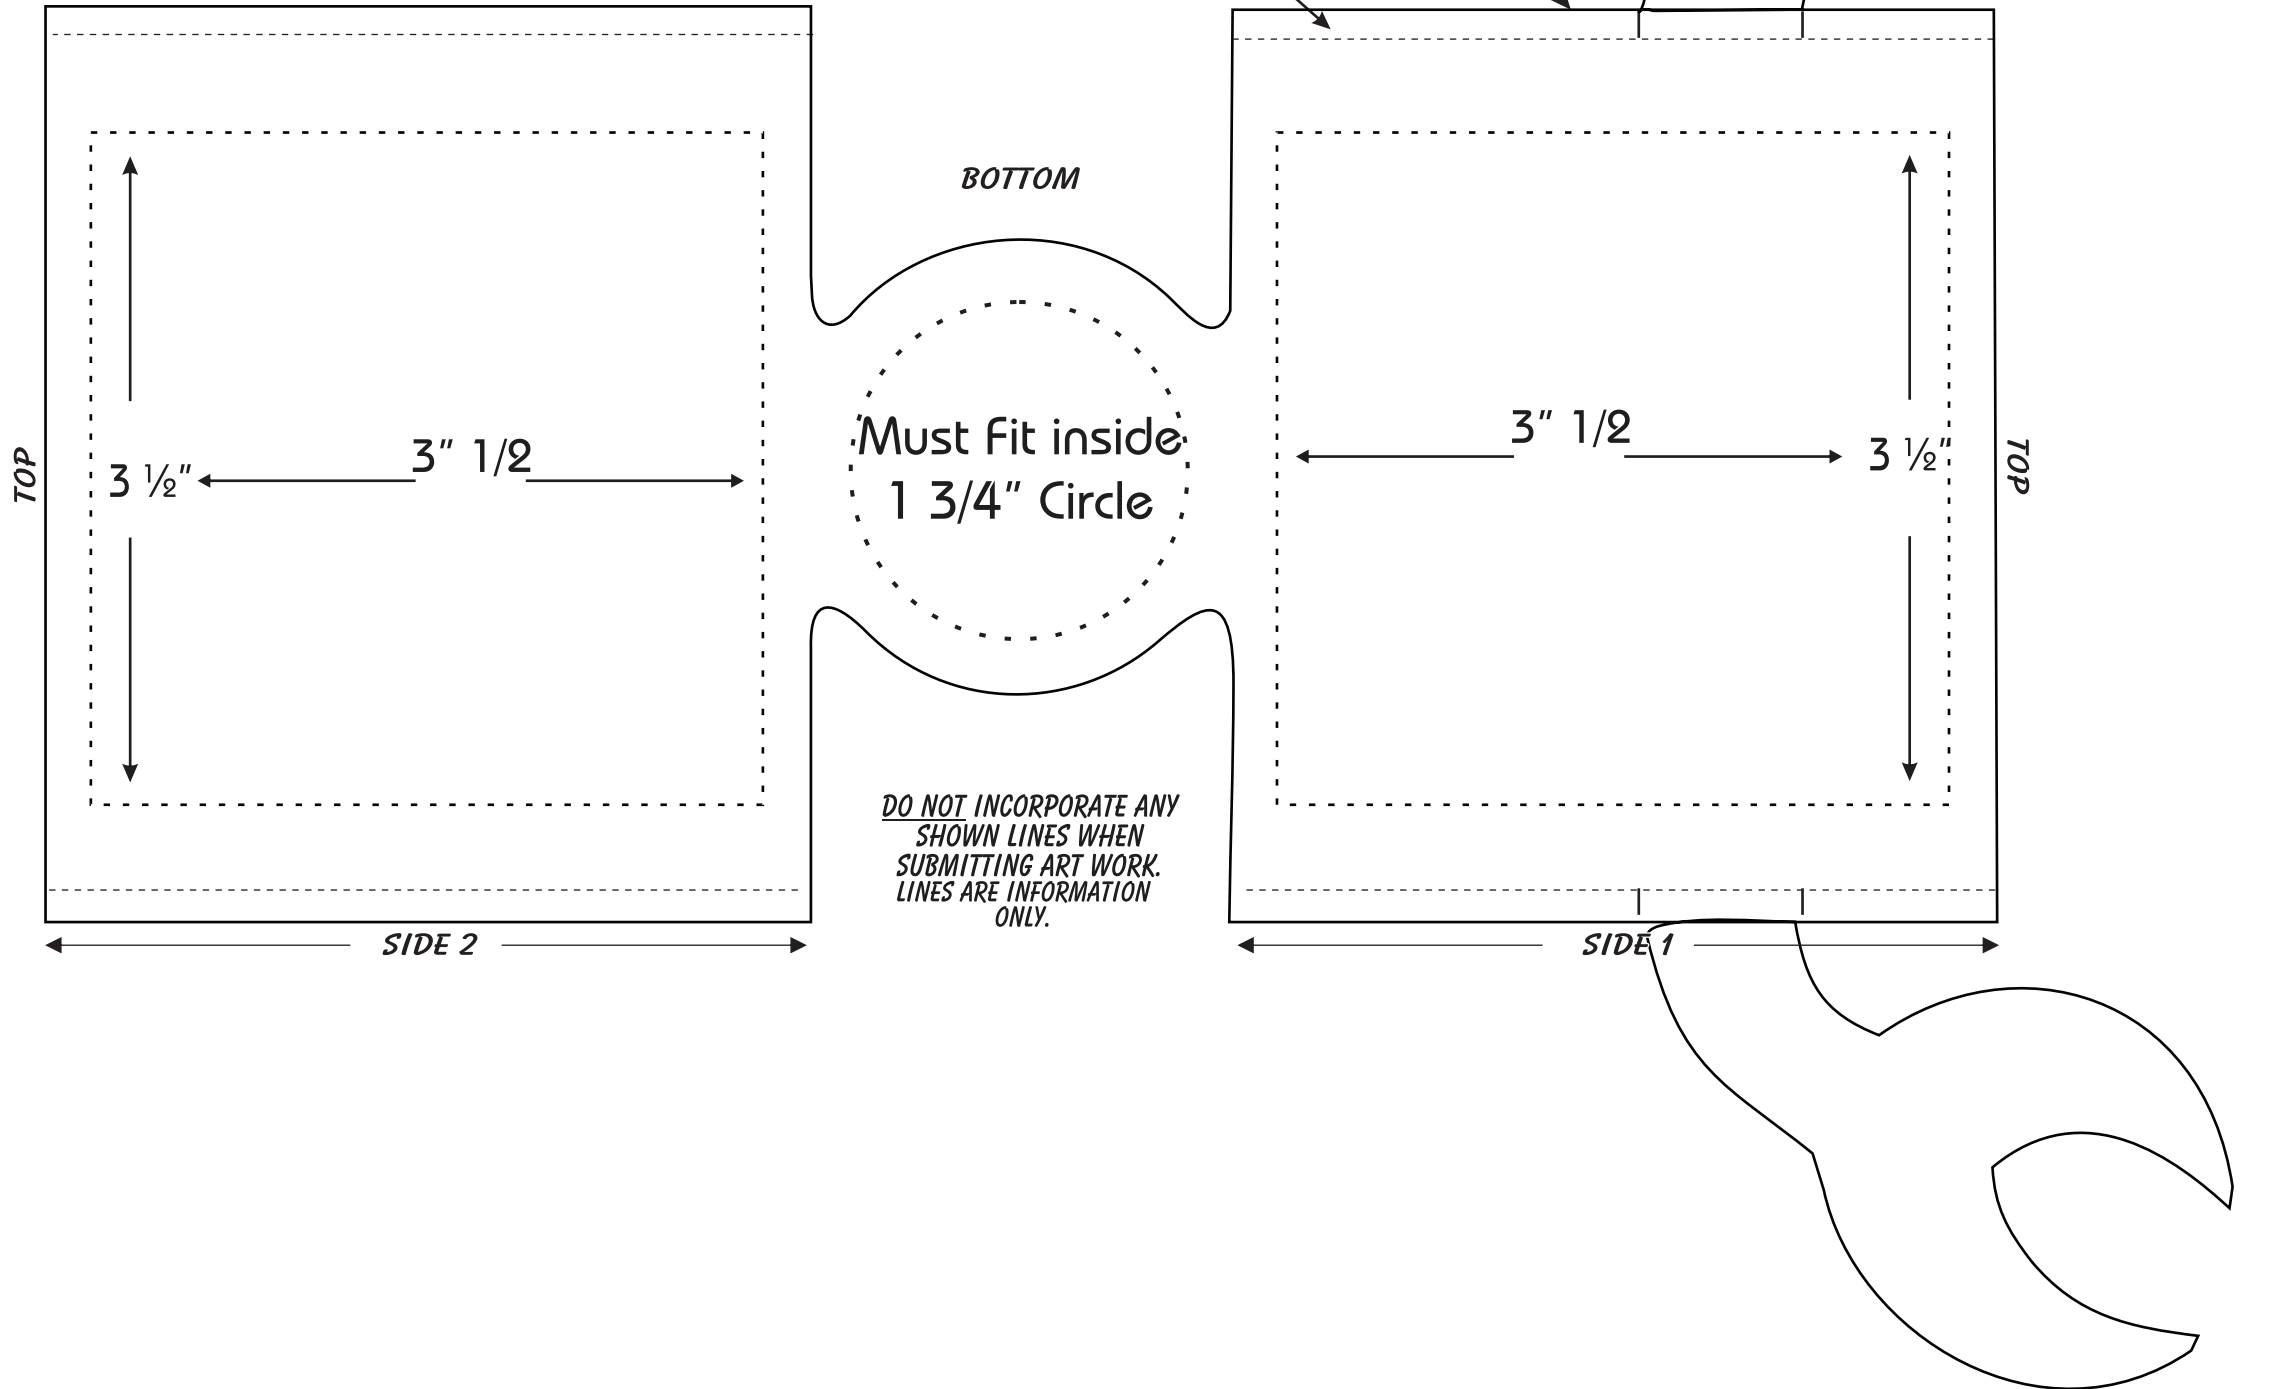

# CF2-CRAW - Crazy Frio™ Crawfish

**INSTRUCTIONS:**  
1 OR 2 COLOR PRINT: KEEP GRAPHICS WITHIN  
DOTTED AREAS.

**PRODUCT EDGE**  
SEW LINE: ANY ART BETWEEN  
HERE AND PRODUCT EDGE  
BECOMES INVISIBLE.  
FACTORY NOT RESPONSIBLE  
FOR GRAPHICS PAST THIS  
LINE.

Must fit inside  
1 3/4" Circle

DO NOT INCORPORATE ANY  
SHOWN LINES WHEN  
SUBMITTING ART WORK.  
LINES ARE INFORMATION  
ONLY.

BOTTOM

TOP

TOP

SIDE 2

SIDE 1

3 1/2"

3" 1/2

3" 1/2

3 1/2"