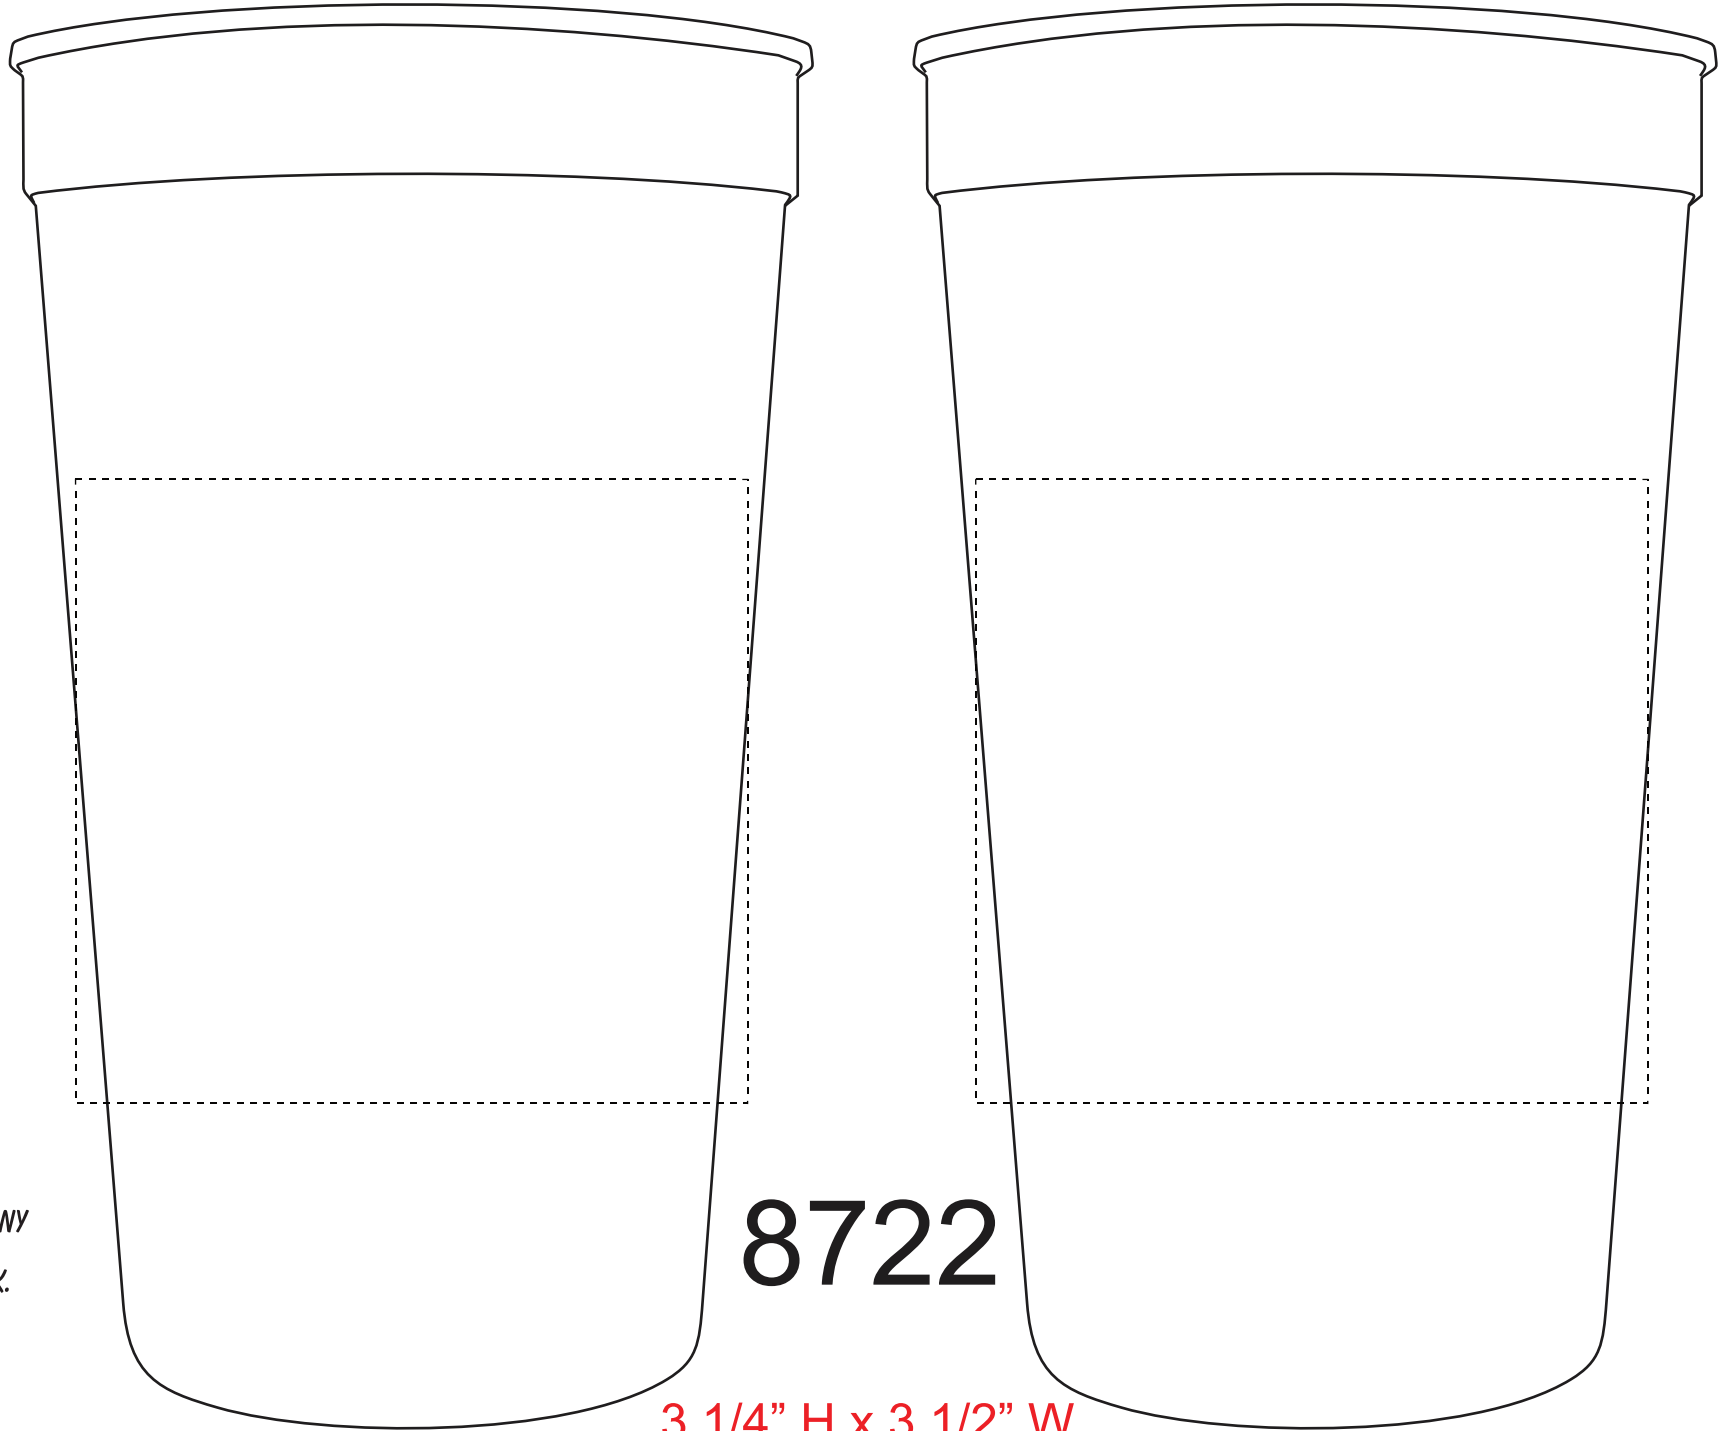

8722 - 22oz Stadium Cup

INSTRUCTIONS:
1 COLOR PRINT: KEEP GRAPHICS WITHIN
DOTTED AREAS.

8722

3 1/4" H x 3 1/2" W

DO NOT INCORPORATE ANY
SHOWN LINES WHEN
SUBMITTING ART WORK.
LINES ARE INFORMATION
ONLY.