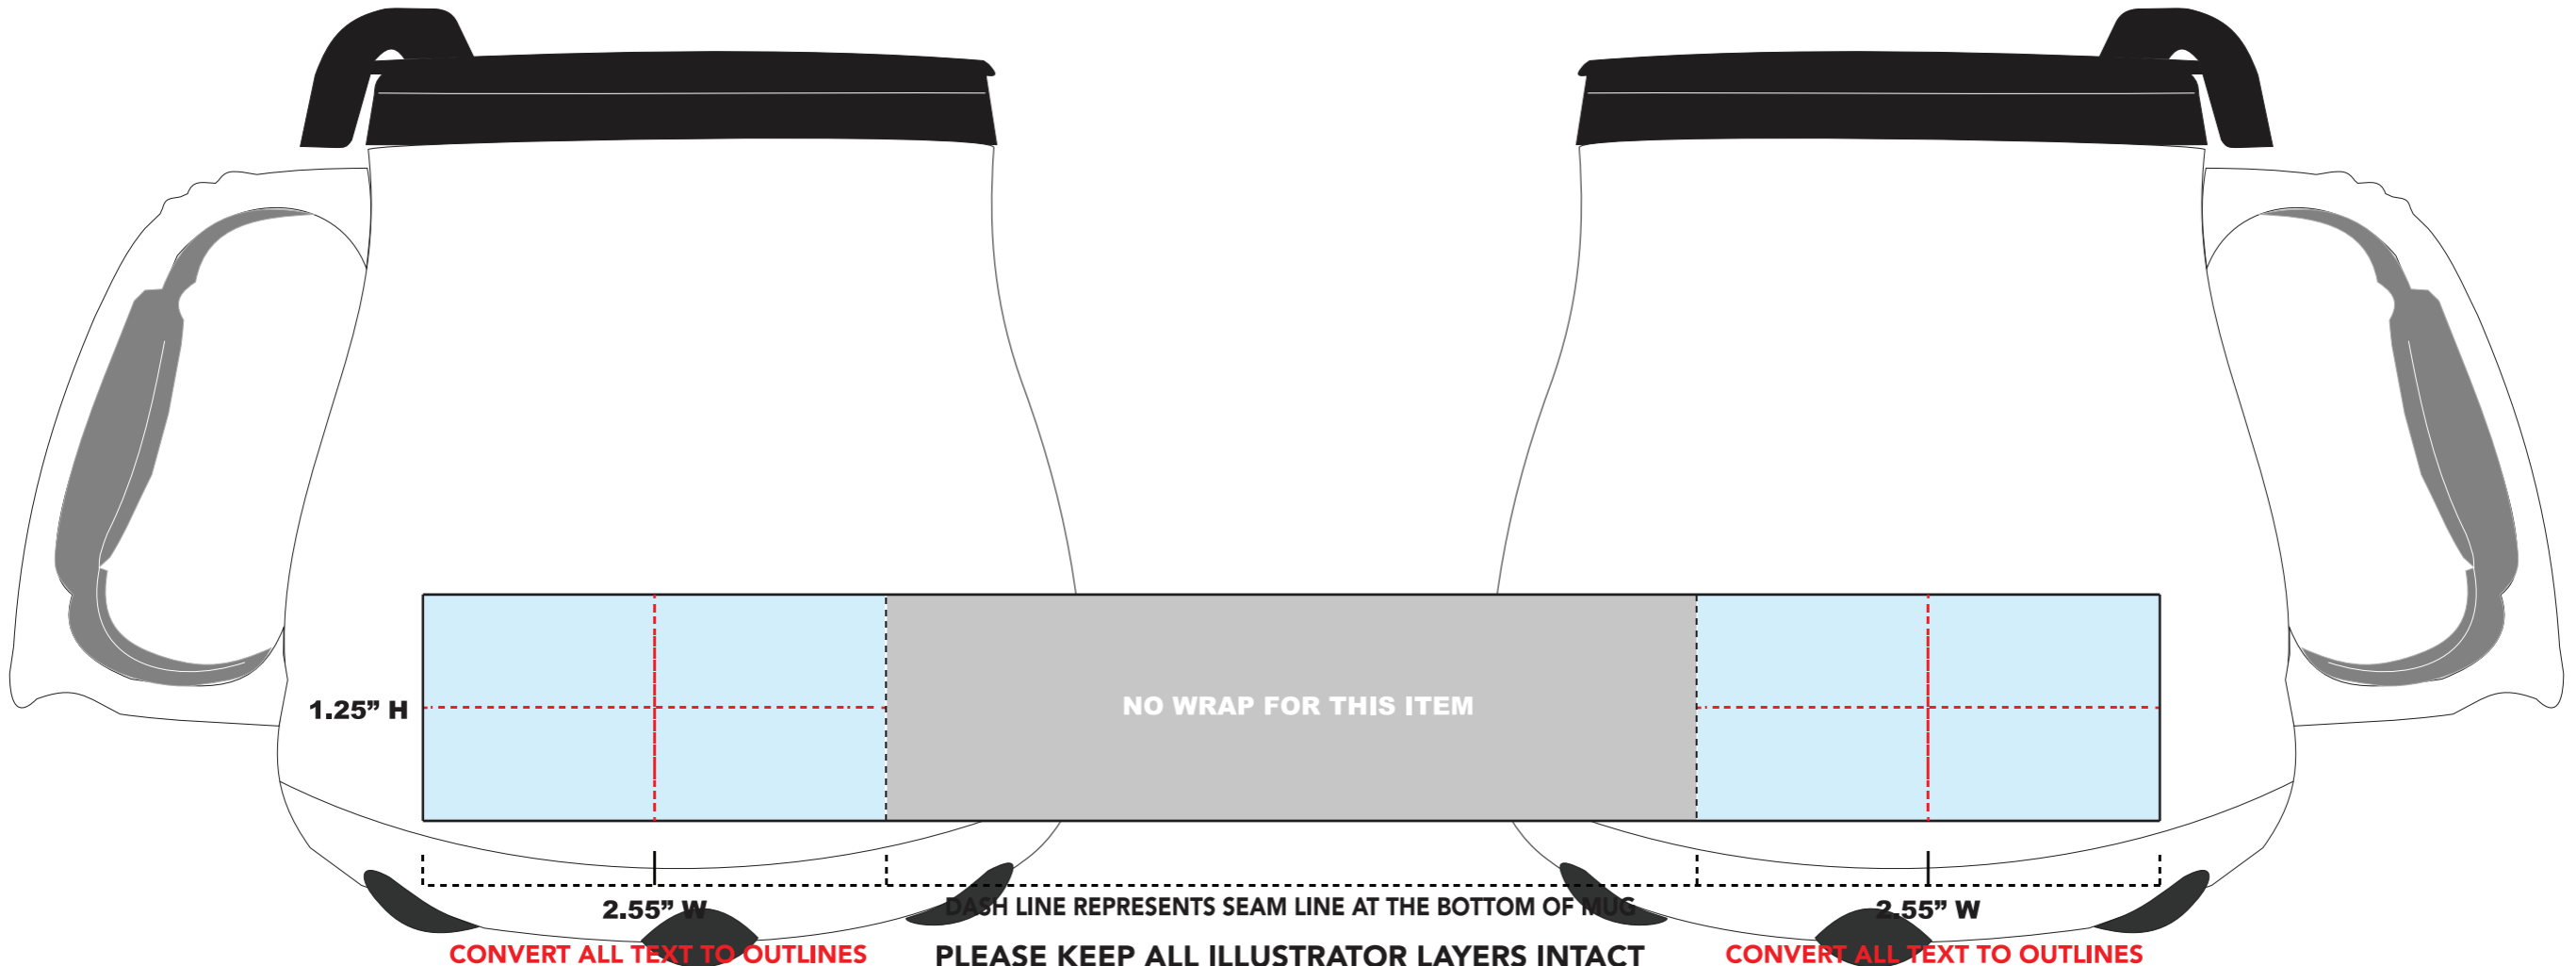

# 3600 - 16oz Low Rider Mug™

**INSTRUCTIONS:**  
**1 COLOR PRINT: KEEP GRAPHICS WITHIN**  
**DOTTED AREAS.**

**Imprint Area 1¼”H x 2 7/8”W**

Maximum Colors: 1 2 Sided Allowed  
Maximum Colors: 2 1 Sided Allowed