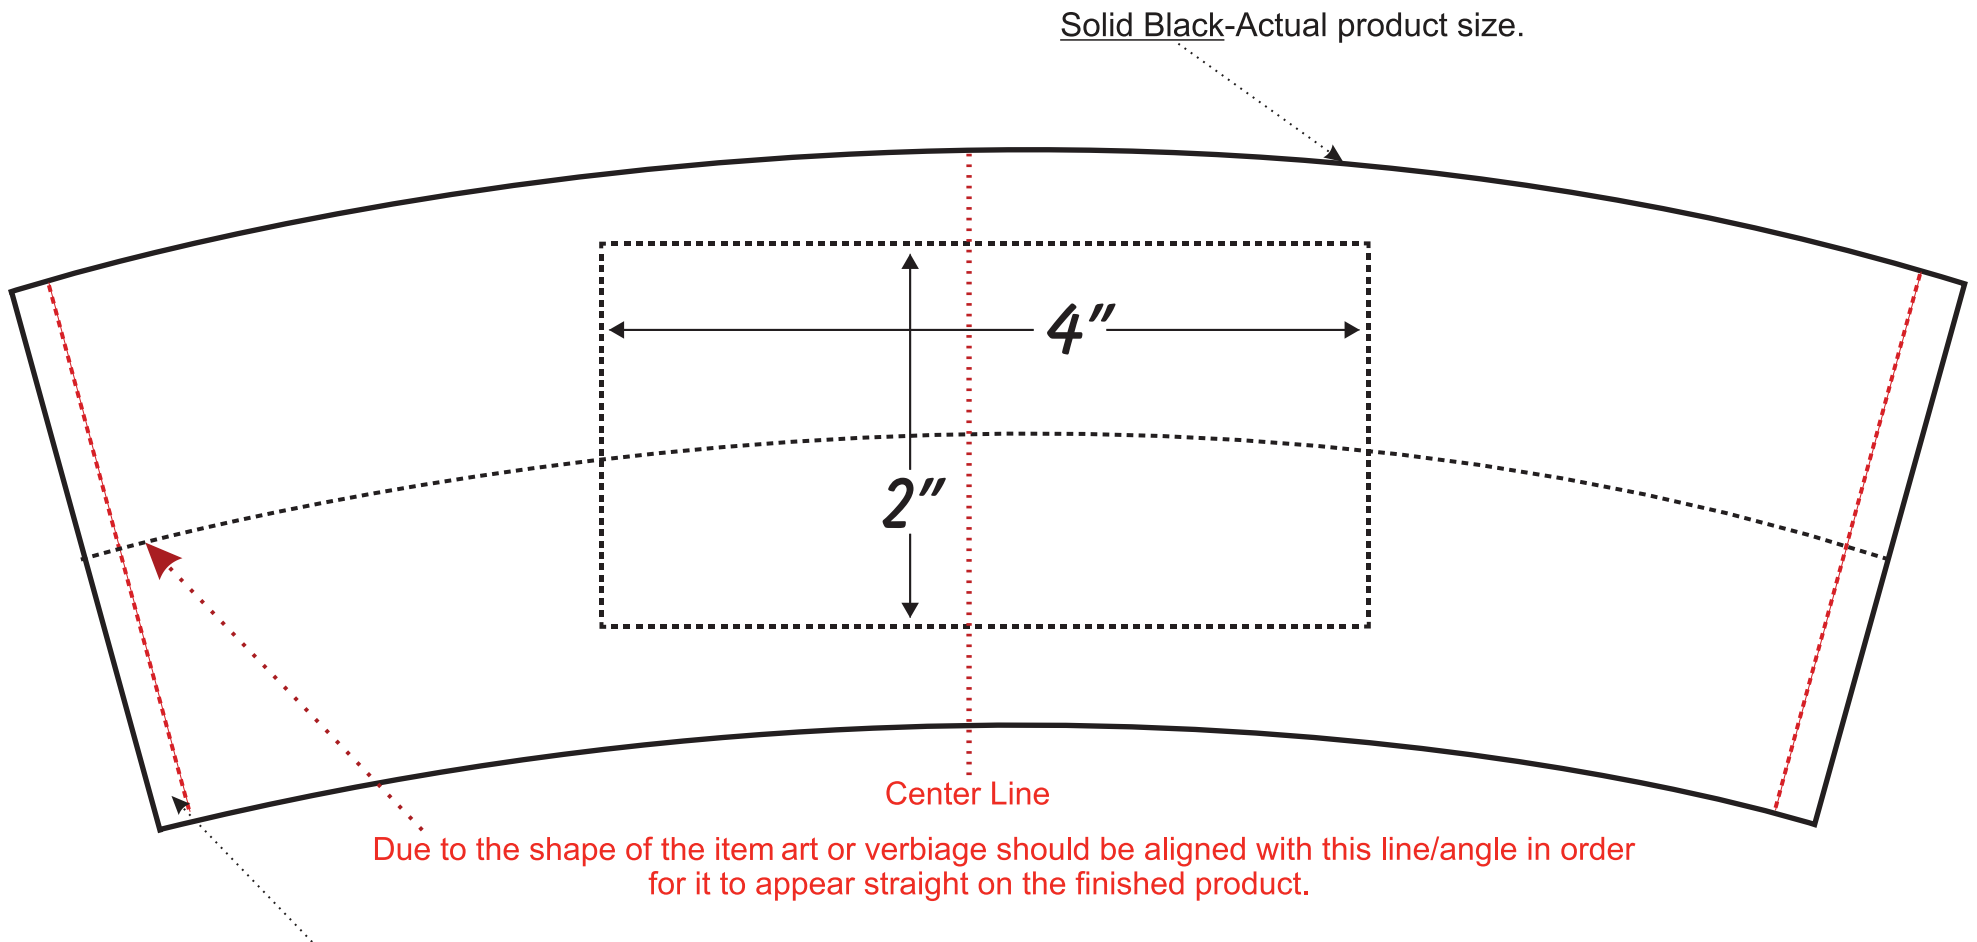

CW - Coffee Wrap Template

Solid Black-Actual product size.

Center Line

Due to the shape of the item art or verbiage should be aligned with this line/angle in order for it to appear straight on the finished product.

Dotted Sew line-Graphics/Verbiage cannot extend pass this line.

DO NOT incorporate any shown lines when submitting artwork. Lines are for information only.